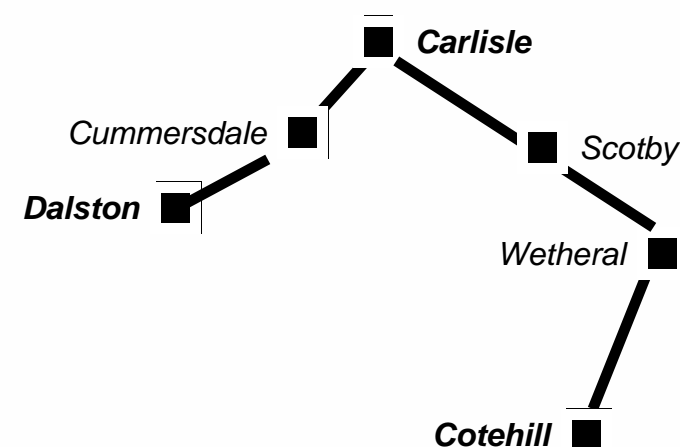

Comments and Suggestions

If you have comments or suggestions on how your local bus services may be improved, please write to:

Transport Operations Team,
18 Portland Square,
Carlisle, CA1 1PE

Or Email:

publictransport@cumbriacc.gov.uk

Or telephone

01228 221104.

At the time of print this leaflet is correct, but timetables can be subject to change. If in doubt, please check with Traveline to verify your journey details 0871 200 22 33.

These services are provided by

Stagecoach in Cumbria 0871 200 22 33

Reays Coaches 016973 49999

Environment

Building pride in Cumbria

Whilst every effort has been made to ensure the information provided in this leaflet is correct, Cumbria County Council cannot be held responsible for any loss, damage, injury or inconvenience caused by errors, omissions, timetable changes or cancellations, delays or diversions of services

If you have any comments, complaints or suggestions please write to us at:

Transport, Lonsdale Building,
The Courts, Carlisle, CA3 8NA
publictransport@cumbriacc.gov.uk

Printed on recycled paper

BUS TIMETABLE

75 Cotehill-Carlisle-Dalston

Valid from April 4th 2011

Operated by

Reays Coaches & Stagecoach in Cumbria
Daily service

cumbria.gov.uk/buses

Calls from landlines cost 10p per minute.
Calls from mobiles may vary.