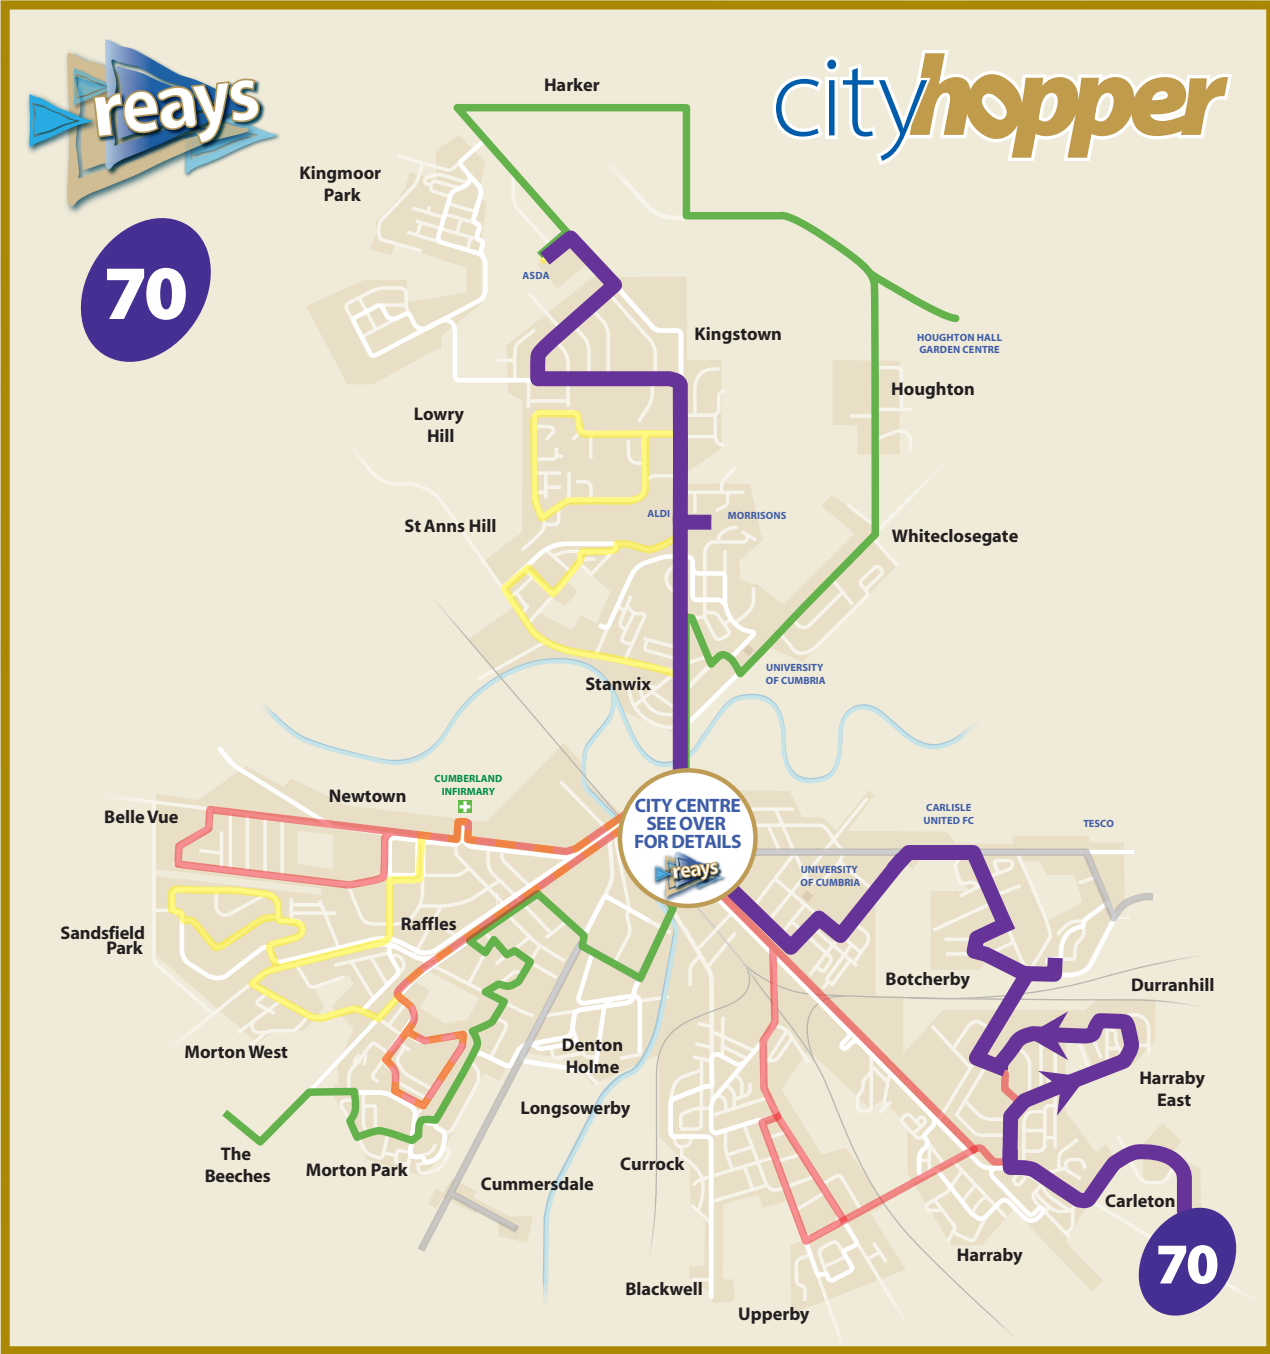

70

cityhopper

63

63A

64

64<sup>H</sup>

64A

70

75

cityhopper

**NEW TIMES**  
from 9th November 2011

70

- Carleton Clinic
- Central Avenue
- City Centre
- Stanwix
- Lowry Hill Rd End
- Kingstown Asda

- Kingstown Asda
- Lowry Hill Rd End
- Stanwix
- City Centre
- Central Avenue
- Carleton Clinic

### Where to catch your city hopper

- Belle Vue 63 **B G H L**
- Harraby 63 **O Q R S U**
- Morton Park 63A **D G I M**
- Upperby / Harraby 63A **O Q R S U**
- Morton Park 64 **N Q S C G I M**
- Asda 64 **N Q S C G J K**
- Morton Park 64H **N Q S C G I M**
- Asda 64H **N Q S C G J K**
- The Beeches 64A **E N Q T**
- Asda 64A **G J K**
- Asda 70 **C G J K**
- Carleton Clinic 70 **N Q T U**
- Cotehill 75 **G I**
- Bridge End 75 **W T E**
- Dobbies 74 **N Q T E**
- City Centre 74 **G J K**