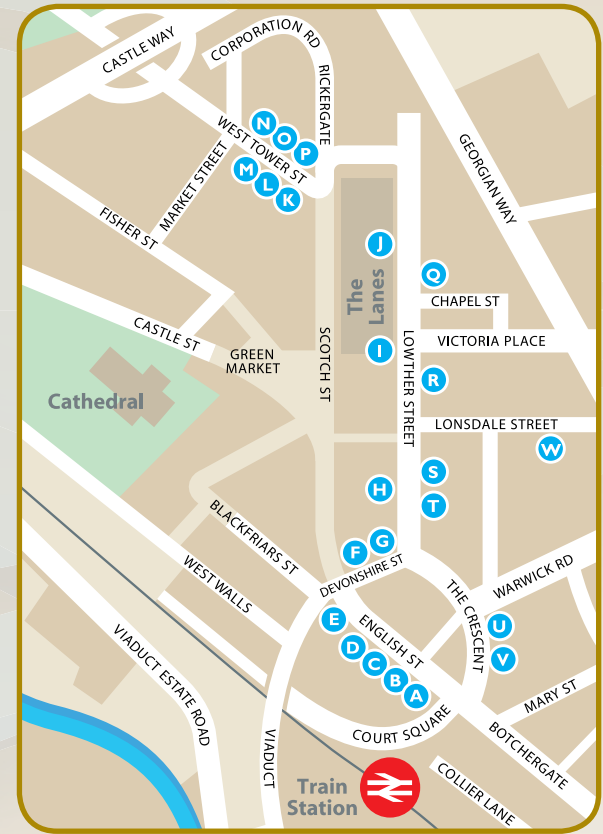

75

cityhopper

**NEW TIMES**  
from 9th November 2011

70

- Carleton Clinic
- Central Avenue
- City Centre
- Stanwix
- Lowry Hill Rd End
- Kingstown Asda

- Kingstown Asda
- Lowry Hill Rd End
- Stanwix
- City Centre
- Central Avenue
- Carleton Clinic

### Where to catch your city hopper

- Belle Vue 63 **B G H L**
- Harraby 63 **O Q R S U**
- Morton Park 63A **D G I M**
- Upperby / Harraby 63A **O Q R S U**
- Morton Park 64 **N Q S C G I M**
- Asda 64 **N Q S C G J K**
- Morton Park 64H **N Q S C G I M**
- Asda 64H **N Q S C G J K**
- The Beeches 64A **E N Q T**
- Asda 64A **G J K**
- Asda 70 **C G J K**
- Carleton Clinic 70 **N Q T U**
- Cotehill 75 **G I**
- Bridge End 75 **W T E**
- Dobbies 74 **N Q T E**
- City Centre 74 **G J K**