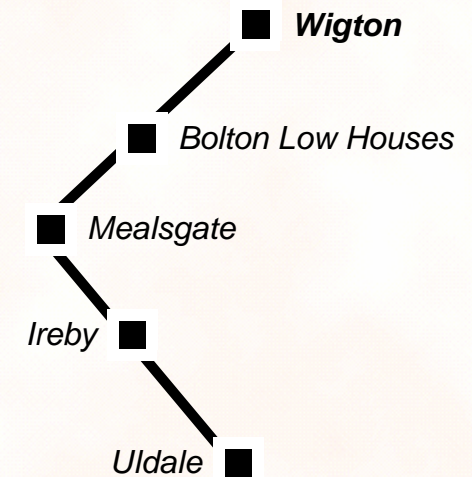

If you have any comments, complaints or suggestions please write to us at:

Transport and Spatial Planning, Lonsdale Building,
The Courts, Carlisle, CA3 8NA

Printed on recycled paper

BUS TIMETABLE

604 Uldale Wigton

Wigton - Uldale

604

Tuesday only

Wigton, Market Hill	0950	1355
Bolton Low Houses	0957	1402
Mealsgate	1002	1407
Ireby	1012	1417
Uldale	1017	1422

Uldale	1017	1422
Ireby	1022	1427
Mealsgate	1032	1437
Bolton Low Houses	1038	1443
Wigton, Market Hill	1045	1450