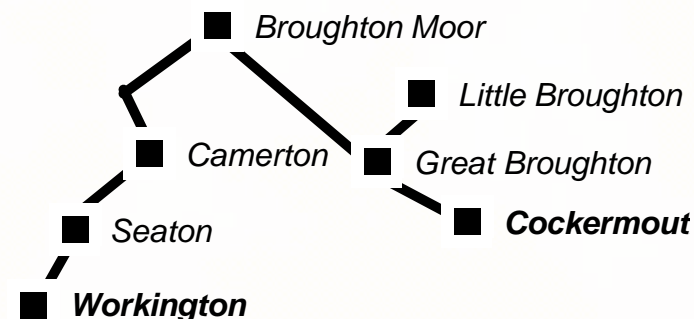

If you have any suggestions how your local services can be further improved, please contact the County Council's Passenger Transport Team on 01228 226723.

More information

For full service 34 timetable to Gable Avenue and Highfield Road, see Cockermouth Town leaflet.

For direct service between Workington & Cockermouth and also journeys to Keswick & Penrith, see X4X5 publicity.

For details of service 36 via High Brigham, Greysouthen & Bridgefoot, see separate leaflet.

For extra journeys from Broughton Moor to Cockermouth, see service 58 publicity.

Concessionary Travel

English National Concessionary Travel cards are valid for free transport after 9.30 Monday to Friday and all day on weekends.

If you live locally you may be entitled to free transport at other times - contact your local Borough Council for details.

Economy, Culture and Environment

Building pride in Cumbria

Whilst every effort has been made to ensure the information provided in this leaflet is correct, Cumbria County Council cannot be held responsible for any loss, damage, injury or inconvenience caused by errors, omissions, timetable changes or cancellations, delays or diversions of services

If you have any comments, complaints or suggestions please write to us at:

Transport and Spatial Planning, Lonsdale Building,
The Courts, Carlisle, CA3 8NA

Printed on recycled paper

35 Broughton Shuttle