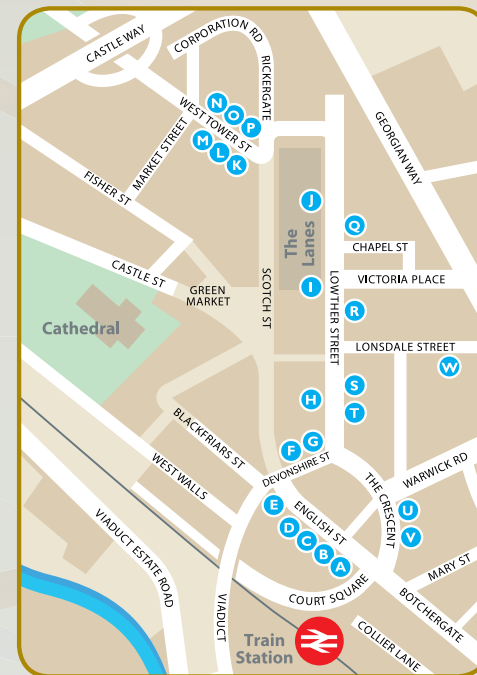

Where to catch your city hopper

Belle Vue 63	B G H L	The Beeches 64A	E N Q T
Harraby 63	O Q R S U	Asda 64A	G J K
Morton Park 63A	D G I M	Asda 70	C G J K
Upperby / Harraby 63A	O Q R S U	Carelon Clinic 70	N Q T U
Morton Park 64	N Q S C G I M	Cotehill 75	G I
Asda 64	N Q S C G J K	Bridge End 75	W T E
Morton Park 64H	N Q S C G I M	Dobbies 74	N Q T E
Asda 64H	N Q S C G J K	City Centre 74	G J K