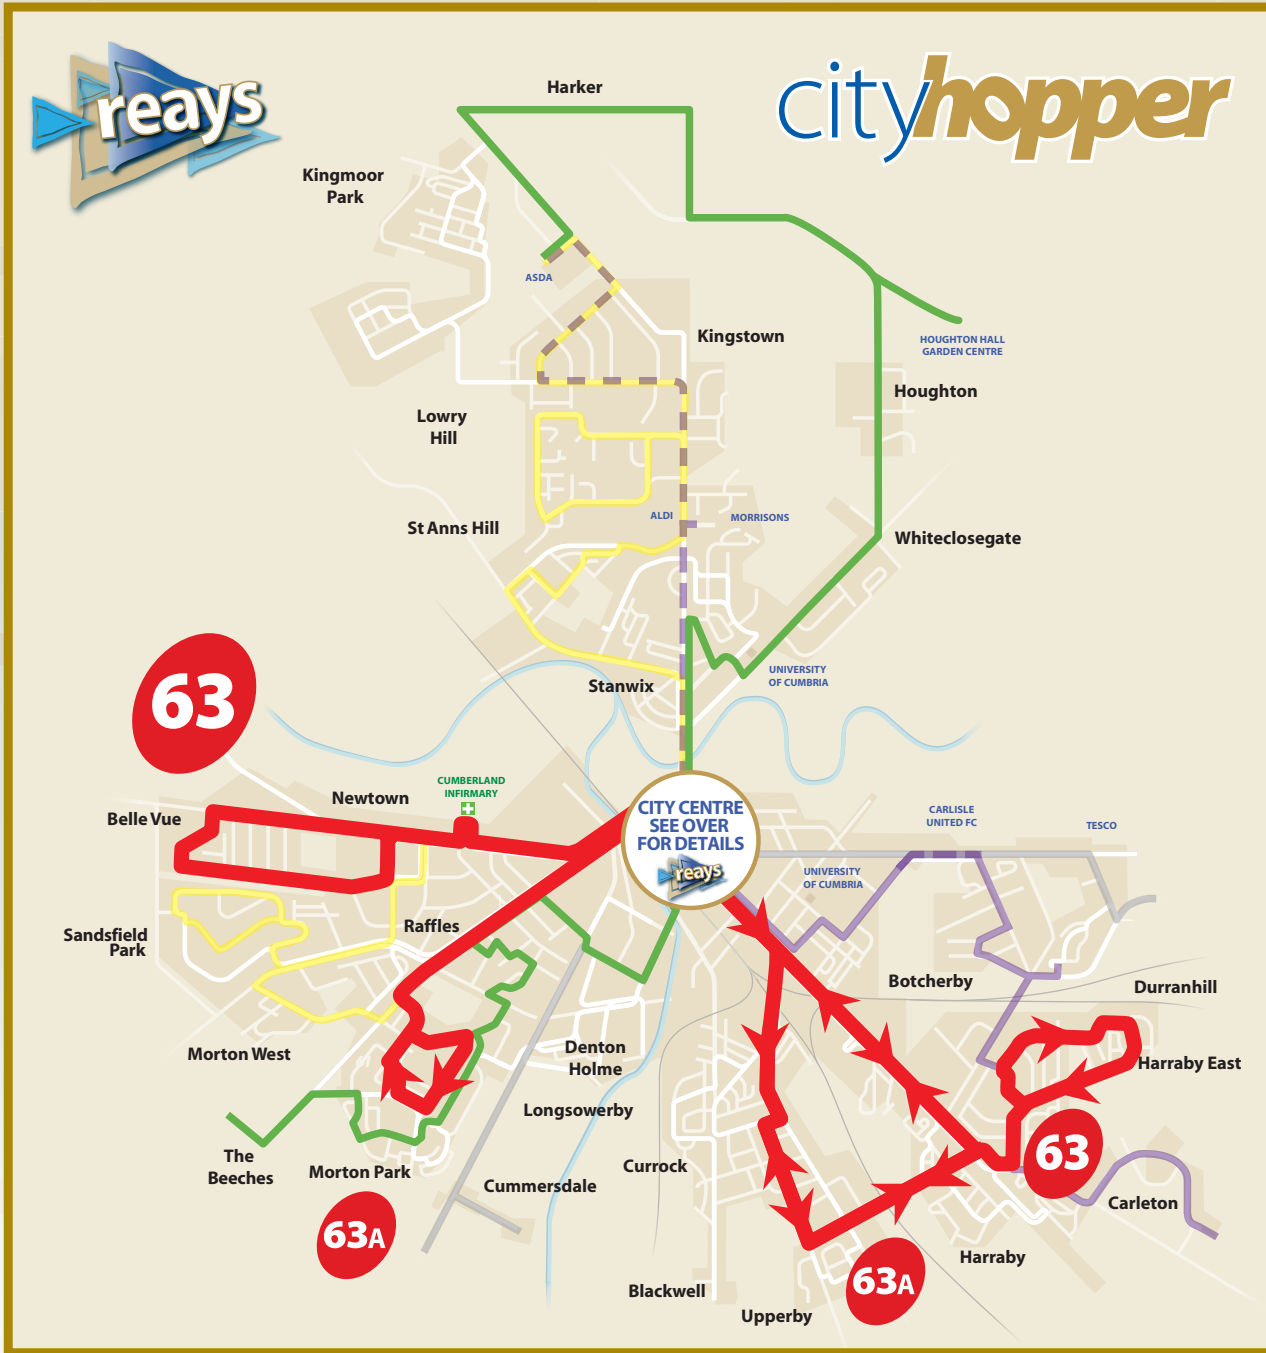

cityhopper